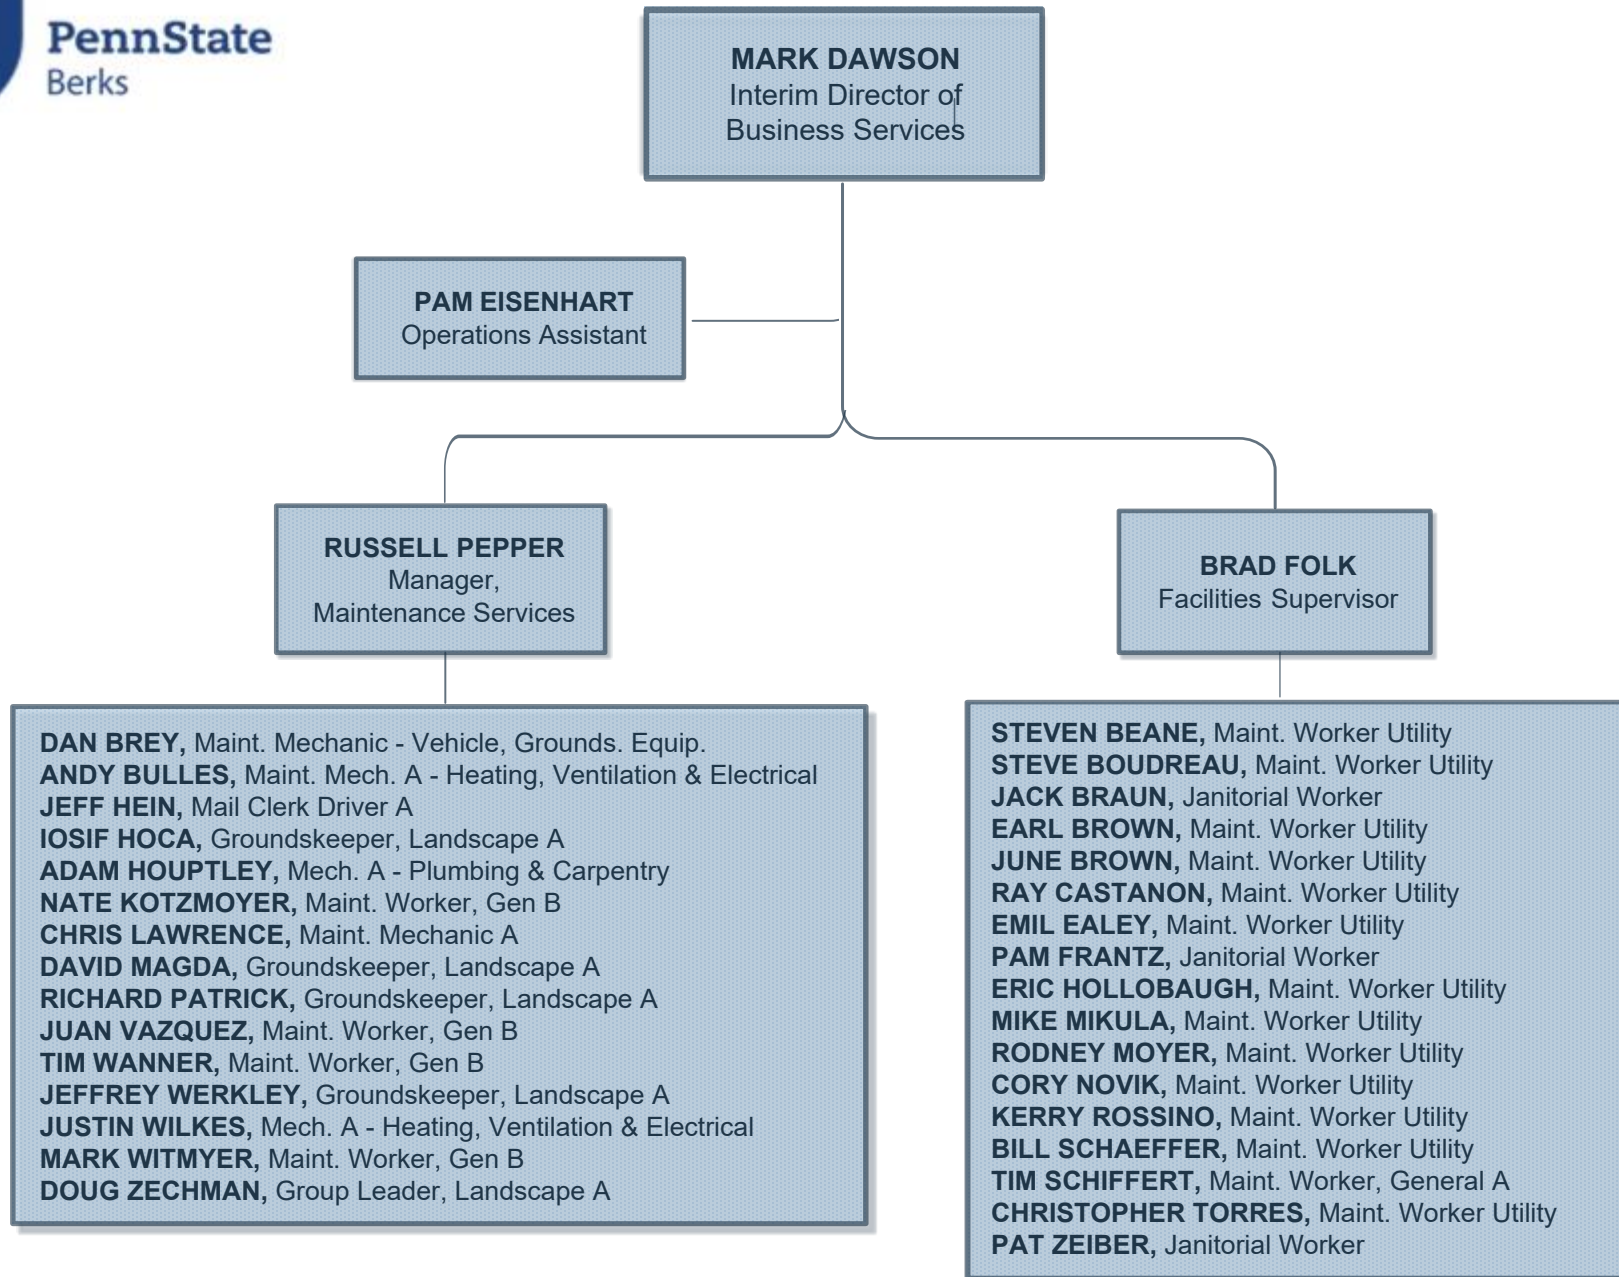

Maintenance & Operations

PennState
Berks