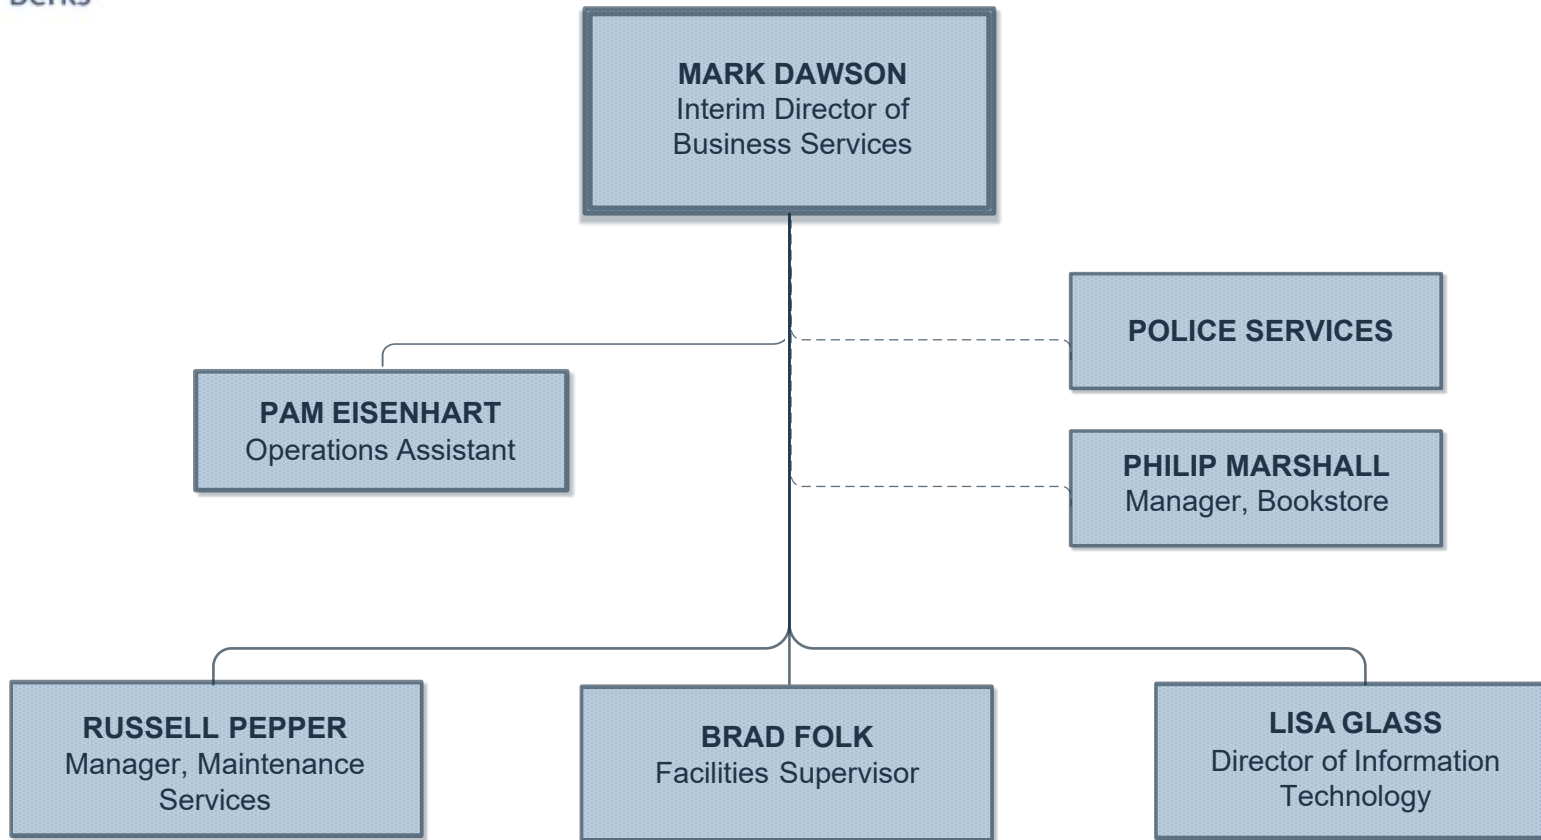

JONATHAN DUFFY
Acquisitions and ILL Specialist

**HANNAH FASSBENDER
& SCOTT WAGNER**
PT Evening/Weekend Library Supervisors

Office of Business Services / Operations

PennState
Berks

Maintenance & Operations