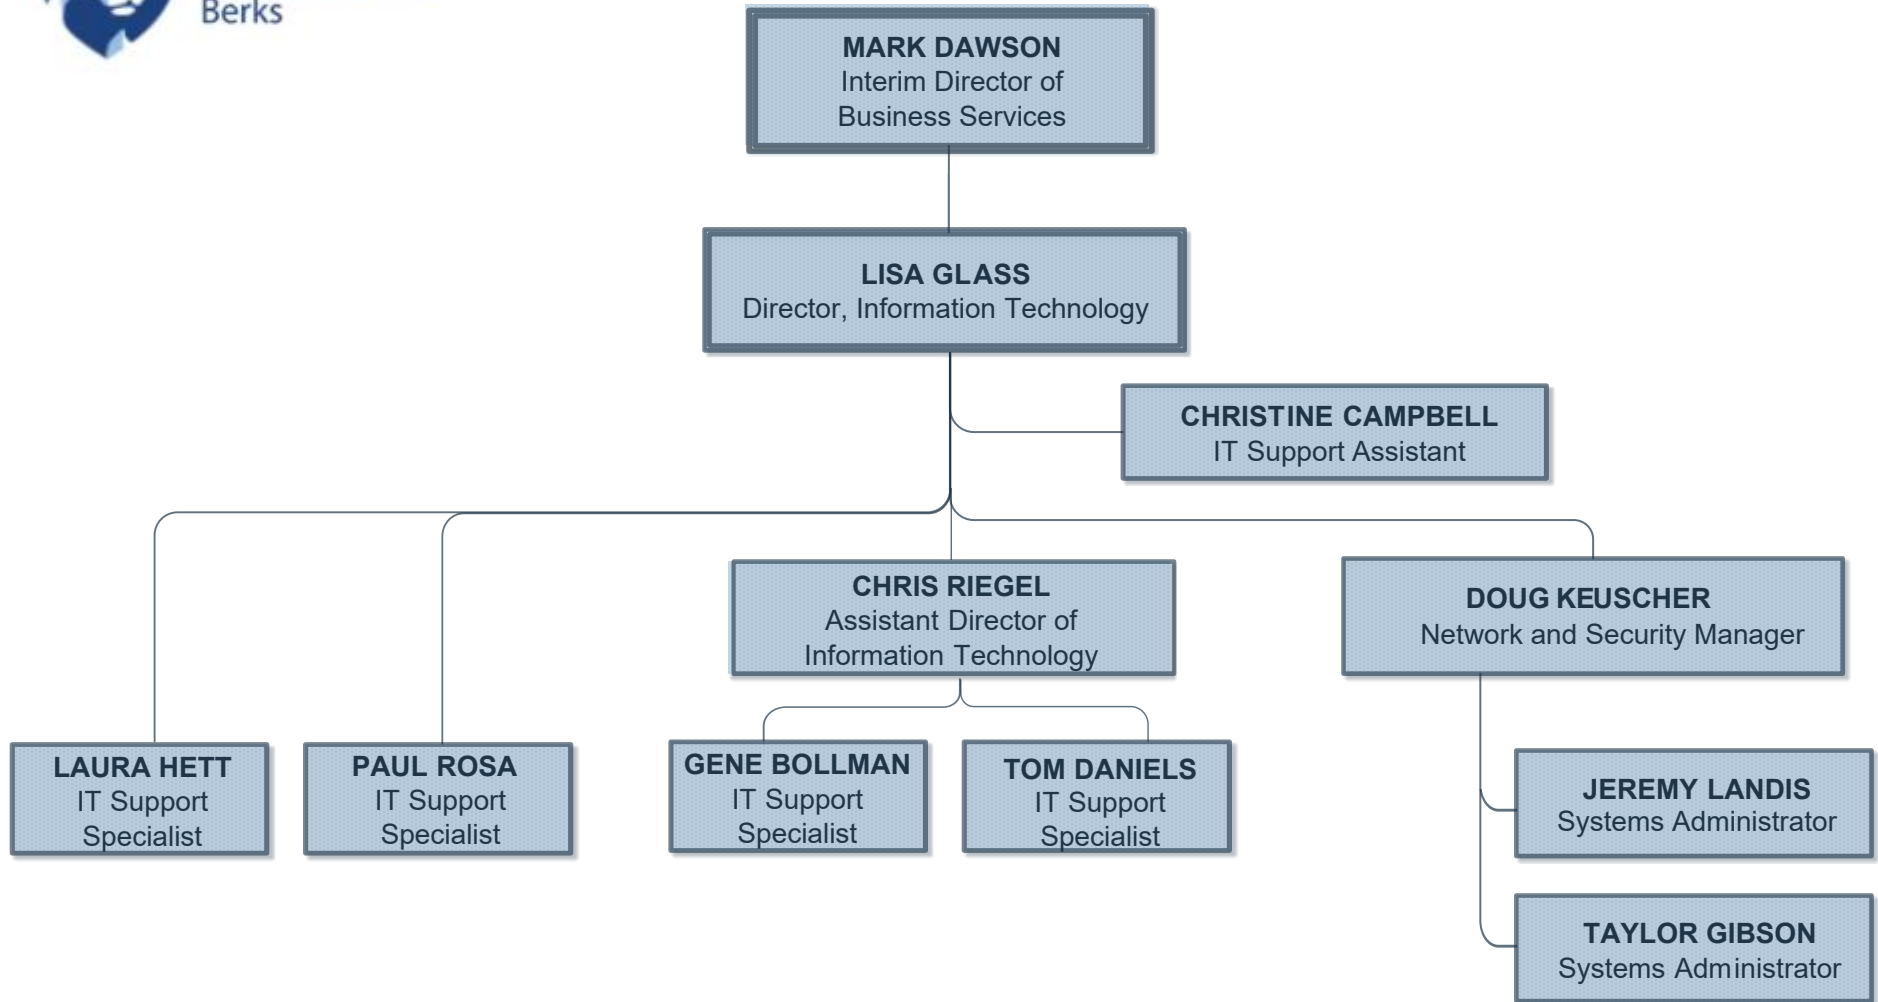

Information Technology

PennState
Berks