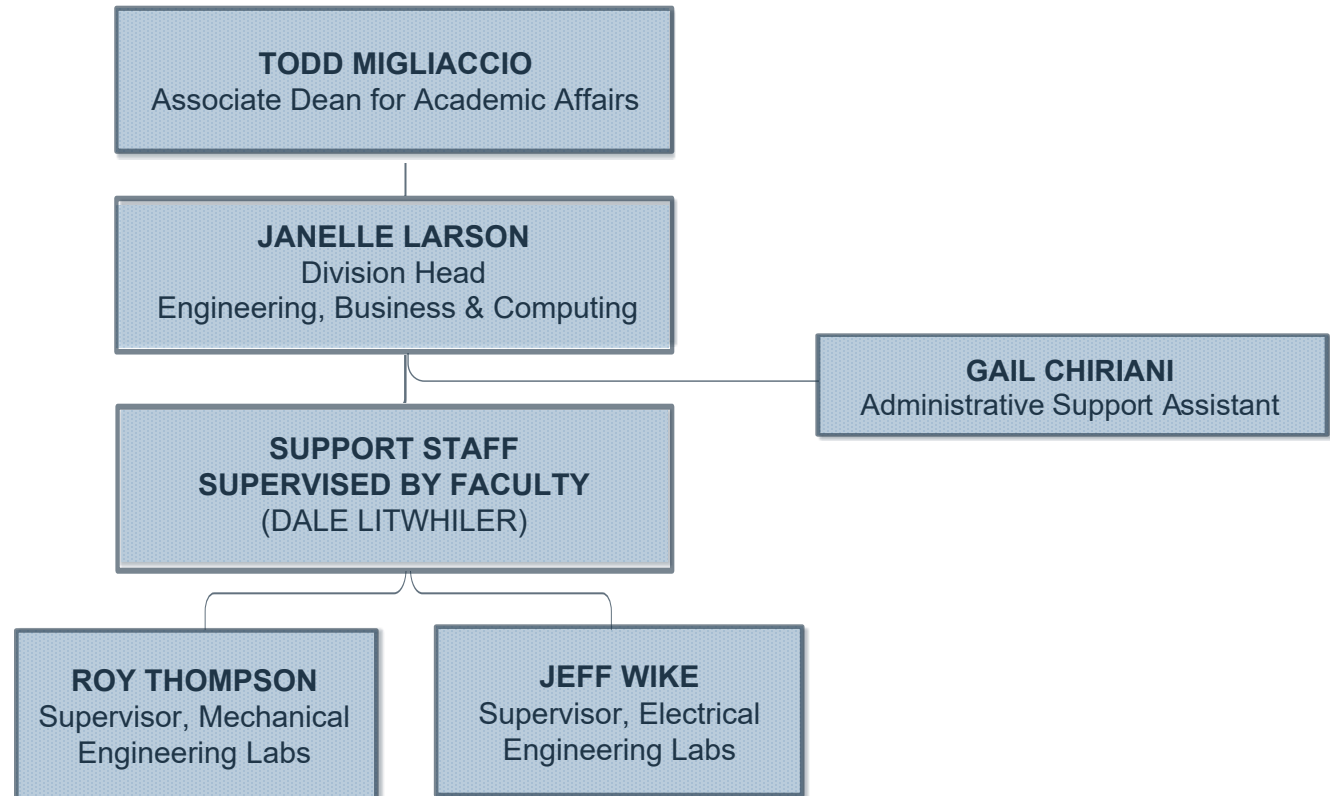

Academic Affairs – Division of Engineering, Business, and Computing

---