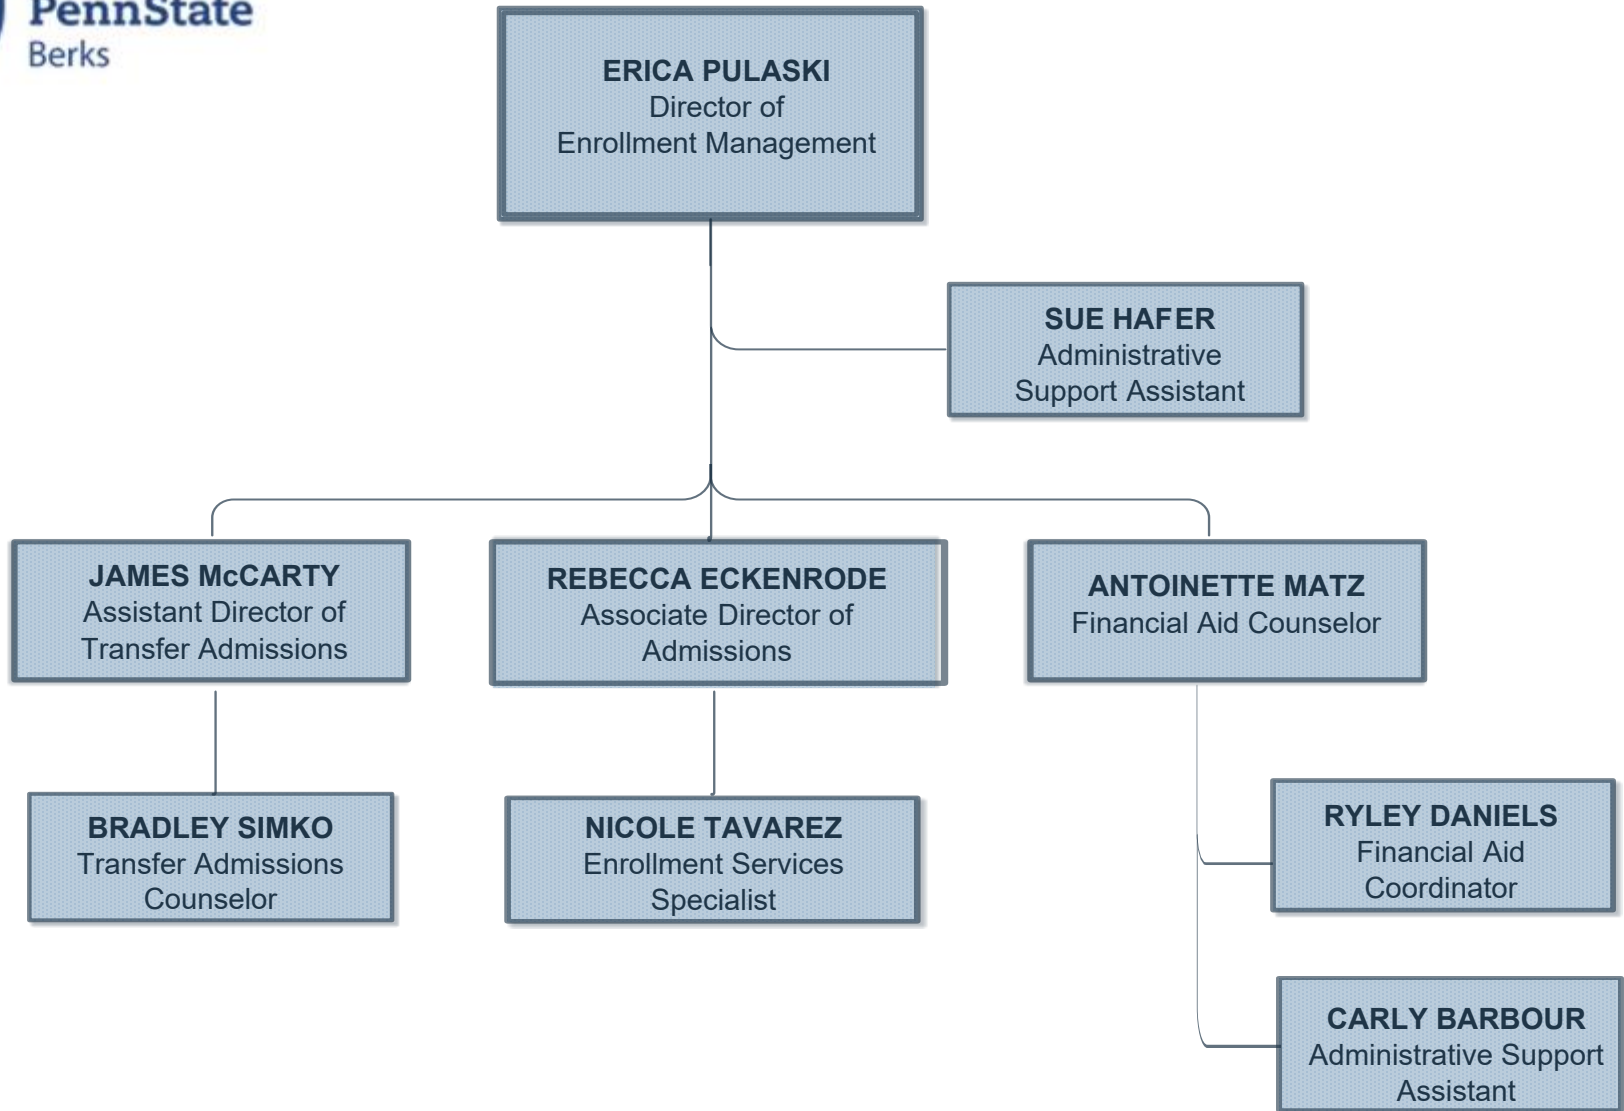

Enrollment Services